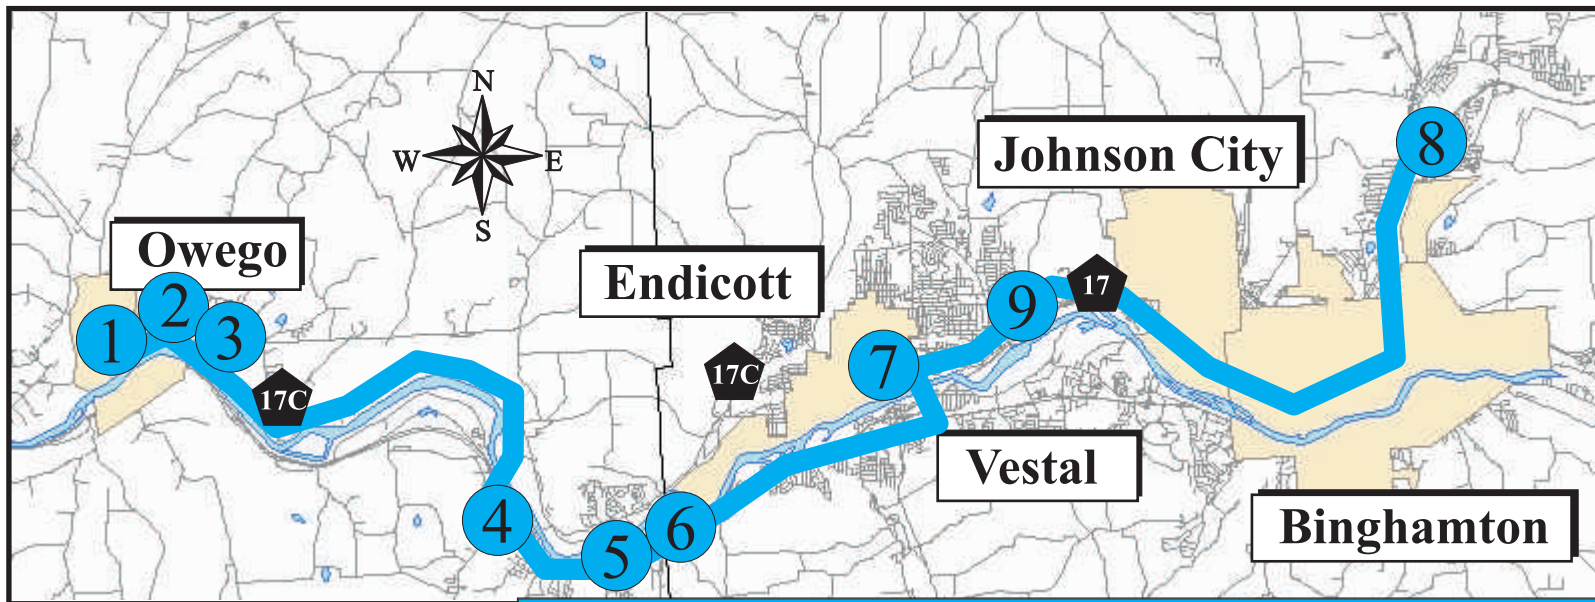

Flag Stops

Anyone may flag down the bus at a safe location along the route.

ROUTE 6
OWEGO - ENDICOTT - VESTAL

**Tioga County
Area Transit System**

"Ride Tioga"

For more information please call:
(607) 699-RIDE (7433)
(800) 388-4881

Or visit us on the web at:
www.tiogacountyny.com

ROUTE 6 - OWEGO - ENDICOTT - VESTAL

Owego - Endicott - Vestal

Stop ID	Location	Timetable							
1	Owego (Front & Park)	6:15 AM	7:55 AM	9:00 AM	10:00 AM	12:00 PM	1:25 PM	3:30 PM	4:46 PM
2	Owego (Treadway)	6:20 AM	8:00 AM	9:05 AM	10:05 AM	12:05 PM	1:32 PM	3:35 PM	4:52 PM
3	Lockheed Martin	***	***	***	***	12:10 PM	***	3:48 PM	4:57 PM
4	Apalachin (Pennsylvania Ave & Route 434)	6:29 AM	8:09 AM	9:14 AM	10:14 AM	12:15 PM	1:41 PM	3:43 PM	5:02 PM
5	Apalachin (Tioga Blvd & Route 434)	6:32 AM	8:12 AM	9:17 AM	10:16 AM	12:18 PM	1:44 PM	3:38 PM	5:07 PM
6	Apalachin (Owego Rd & Route 434)	6:39 AM	8:19 AM	9:19 AM	10:19 AM	12:23 PM	1:49 PM	3:57 PM	5:20 PM
7	Endicott (Washington Ave Wendy's)	6:45 AM	8:25 AM	***	***	12:30 PM	1:54 PM	***	5:25 PM
8	Broome Community College	***	8:45 AM	***	***	***	2:15 PM	***	***
9	Vestal (Town Square Mall)	***	***	9:27 AM	10:27 AM	12:48 PM	***	4:09 PM	5:43 PM