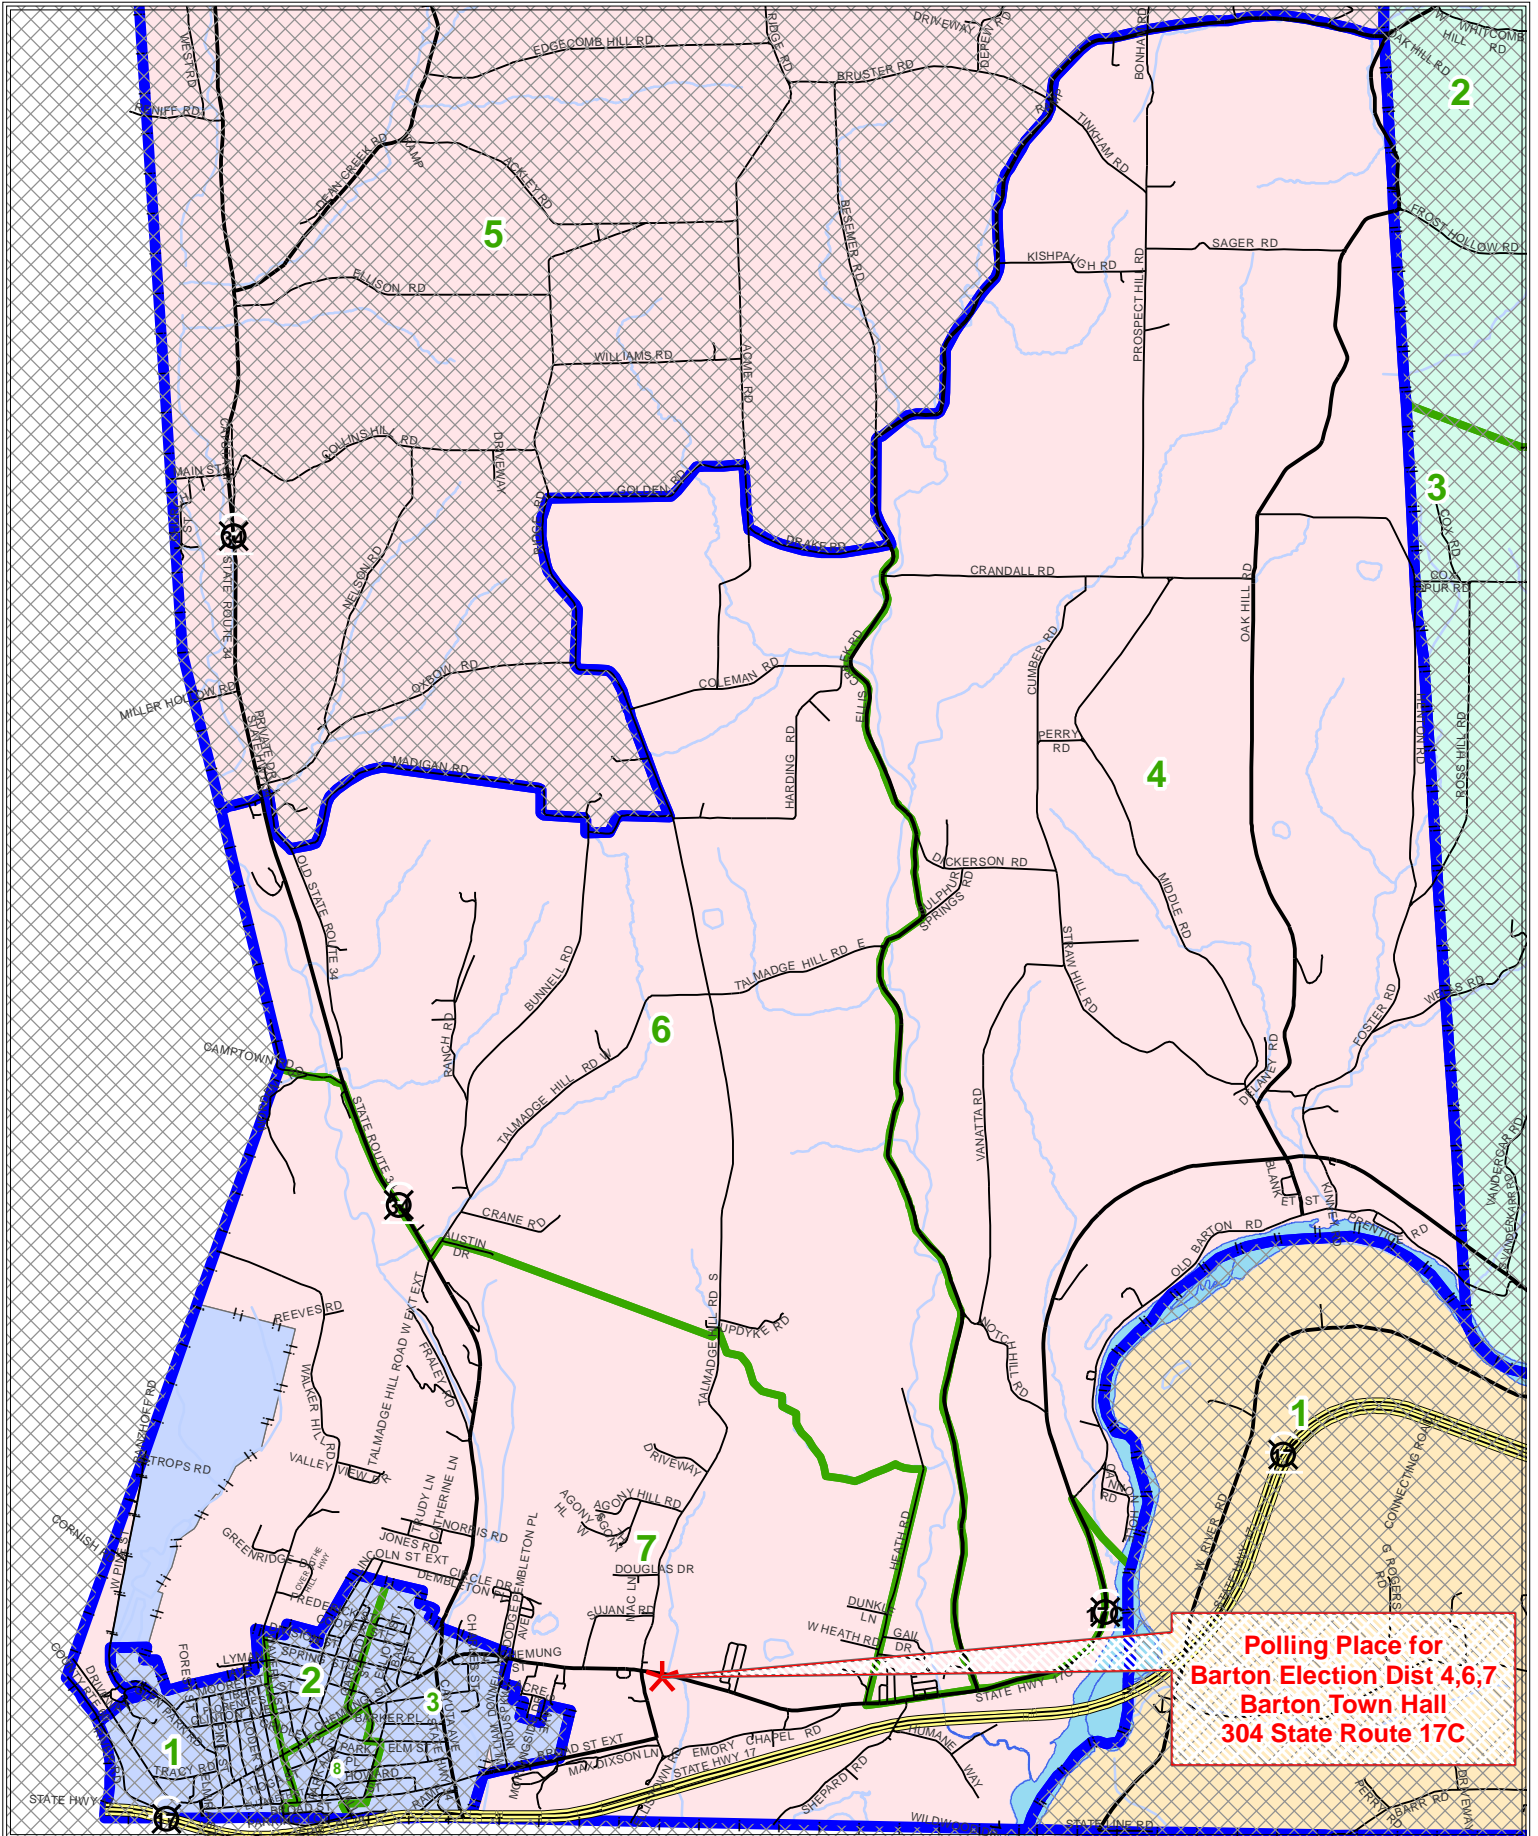

Tioga County Election Districts

Barton 4,6,7

Board of Elections
Cindy Goodrich & Bernadette Toombs
56 Main Street
Owego, New York 13827
Ph: (607) 687-8261

Map Publication Date:
July 2006
Tioga County
Geographic Information Systems
Matthew Andrews, GIS Manager
Tioga County
GIS

Legend

- Tioga Election Districts
- Polling Place
- Polling Districts

**Polling Place for
Barton Election Dist 4,6,7
Barton Town Hall
304 State Route 17C**