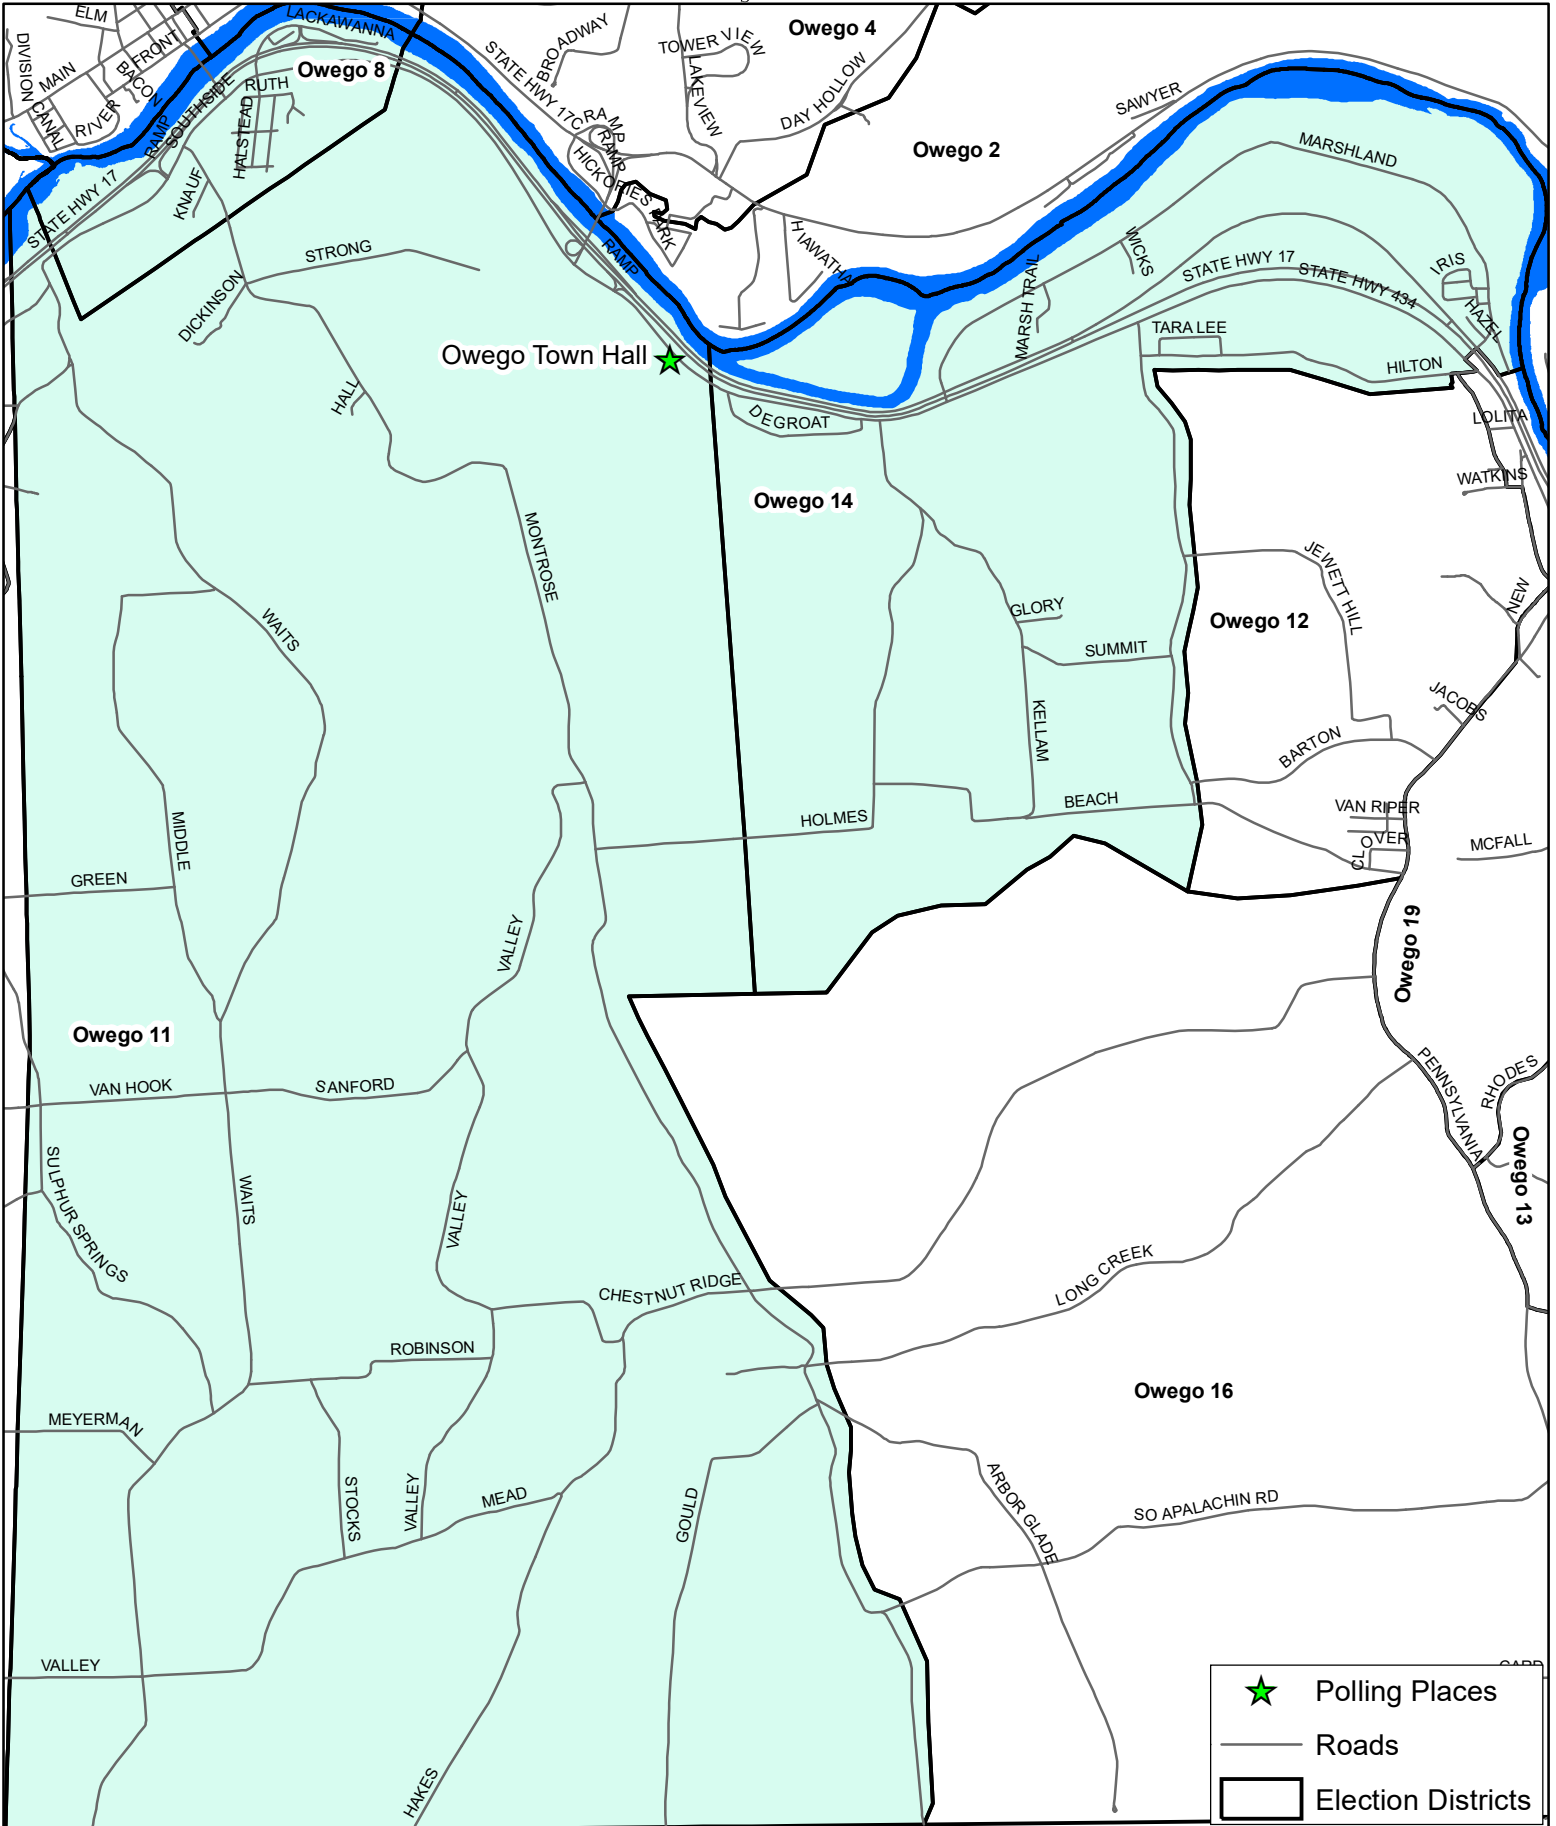

# Tioga County Polling Districts

## Owego 8,11,14

Tioga County Board of Elections  
 Bernadette Toombs & James Wahls  
 1062 State Route 38, Owego, New York 13827  
 Ph: (607) 687-8261

Map Publication Date:  
 March 2019

-  Polling Places
-  Roads
-  Election Districts