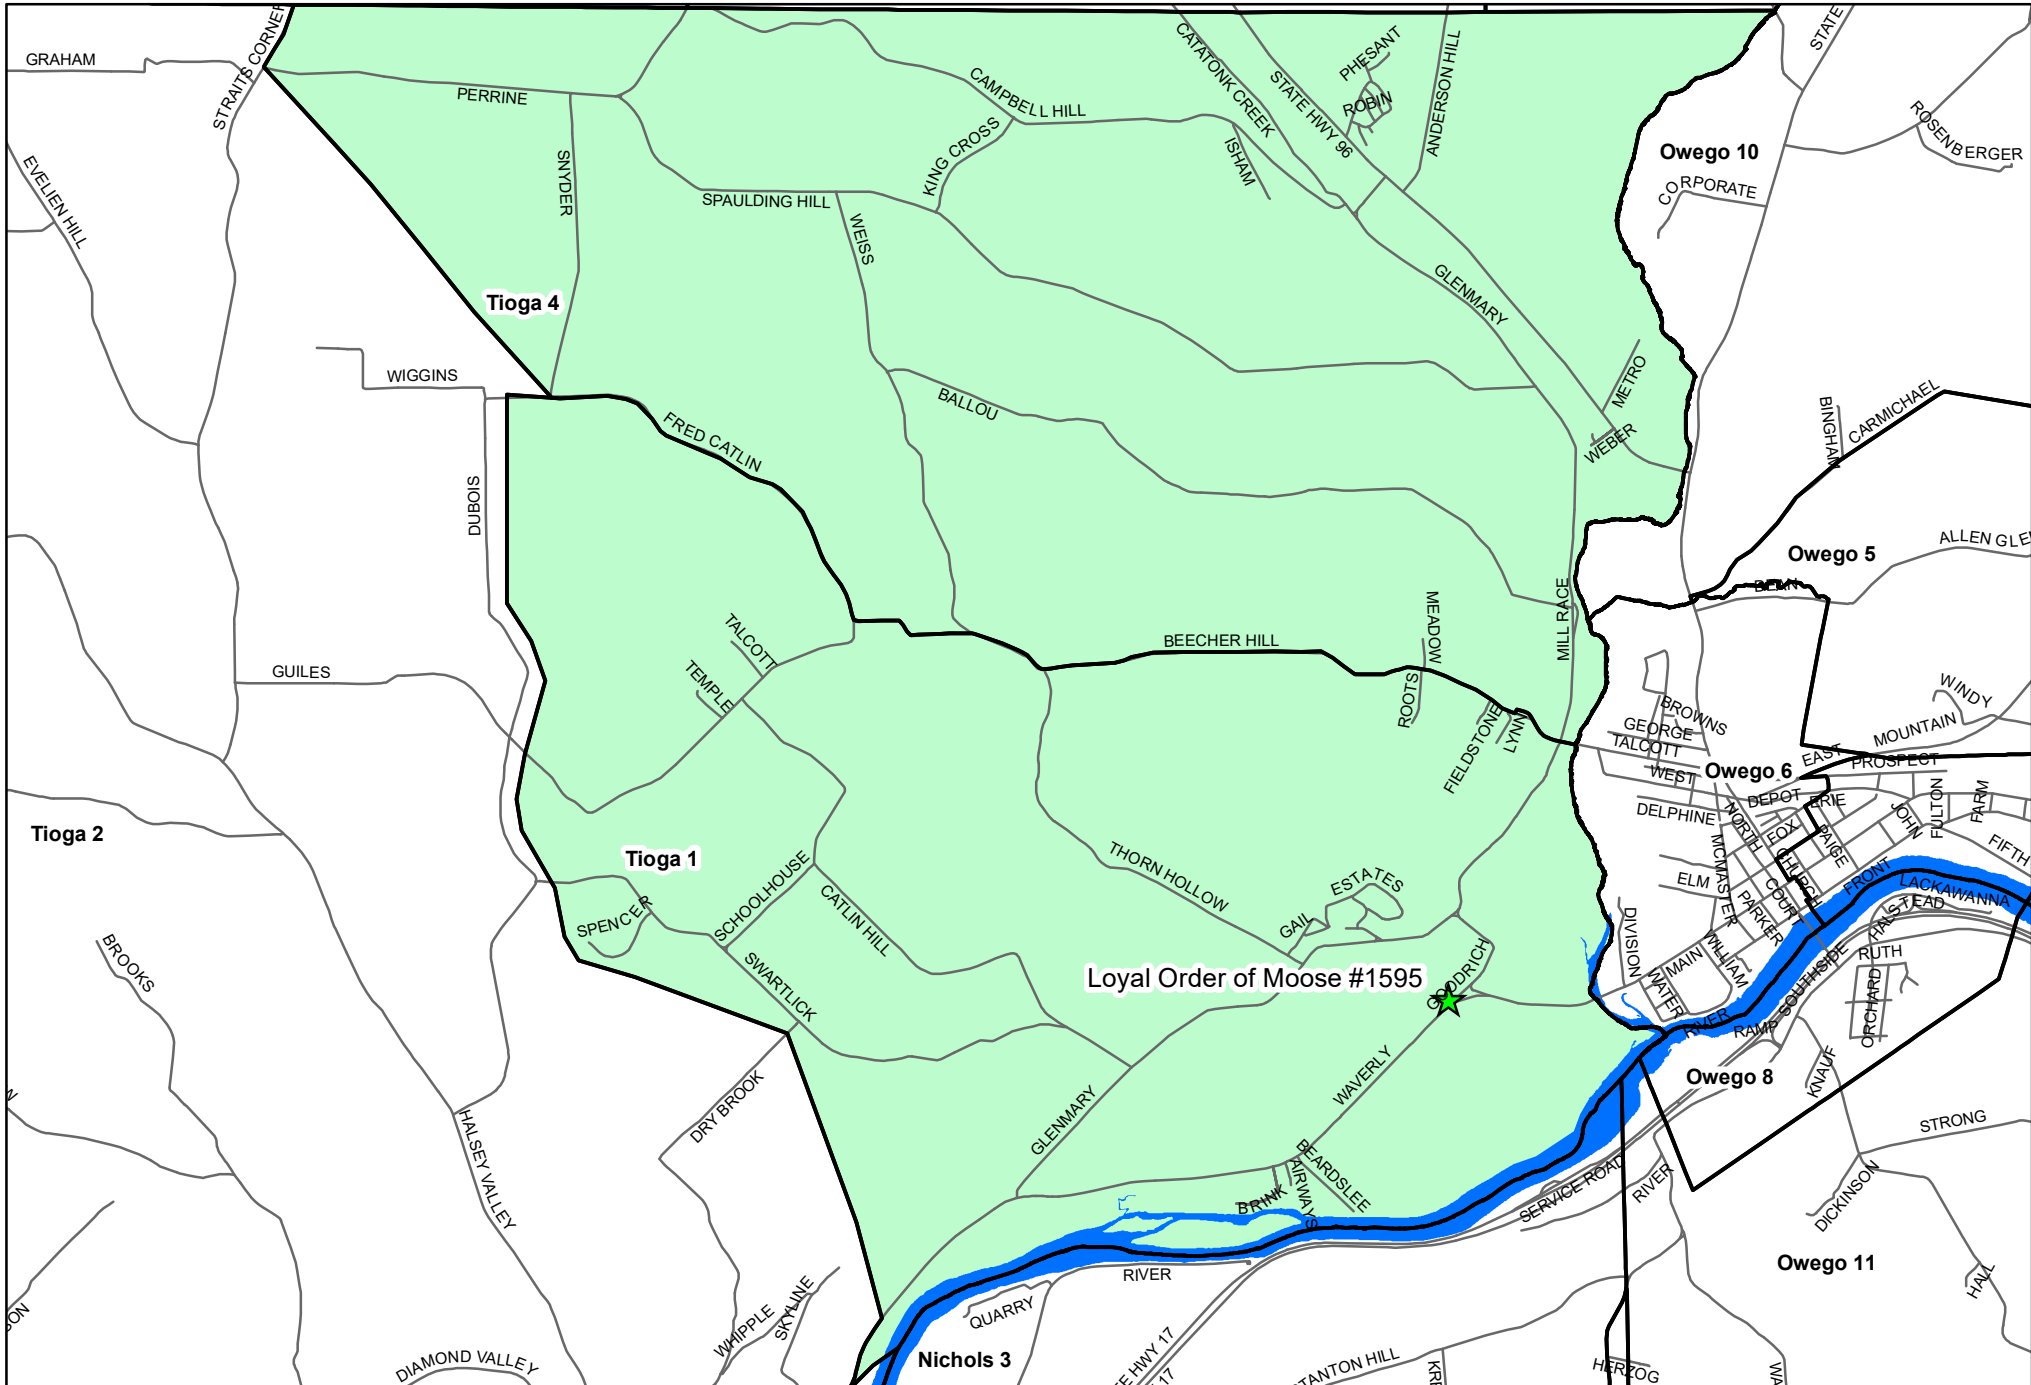

Tioga County Polling Districts

Tioga 1,4

-  Polling Places
-  Election Districts
-  Roads

Tioga County Board of Elections
 Bernadette Toombs & James Wahls
 1062 State Route 38, Owego, New York 13827
 Ph: (607) 687-8261

Map Publication Date:
 March 2019

Tioga County makes no representations or warranties as to the accuracy or reliability of any information, resources or data provided, produced, compiled or otherwise utilized by any person, corporation or entity for any purpose whatsoever. The user or any third party may not rely upon the accuracy or reliability of such information, resources or data. Any user or third party assumes all risks and liability in the utilization of any information, resources or data.