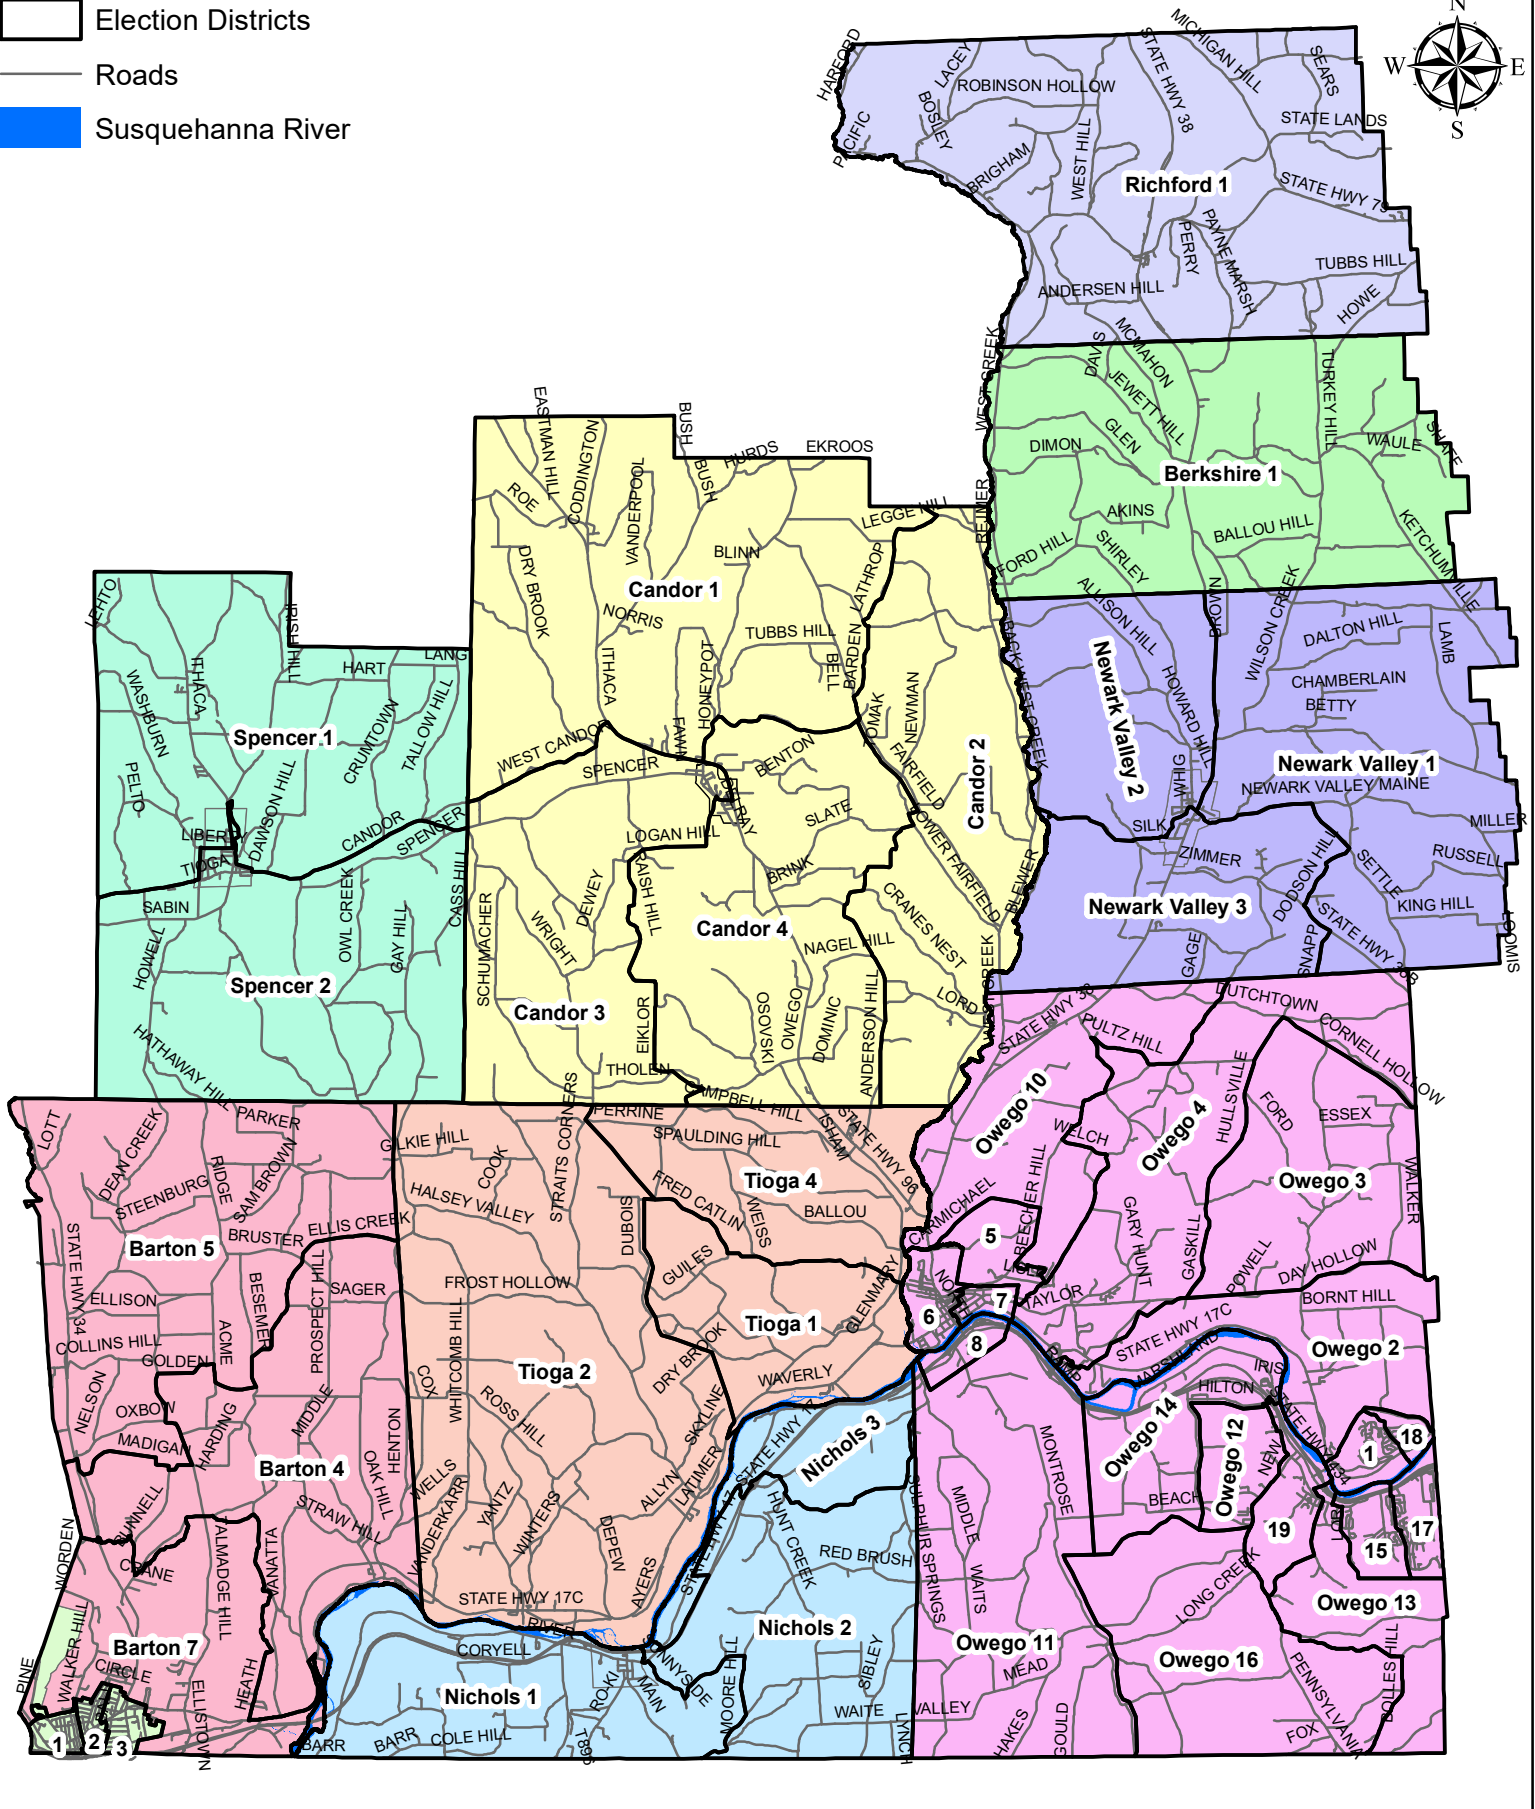

Tioga County Election Districts by Municipality

Tioga County Board of Elections
Bernadette Toombs & James Wahls
1062 State Route 38, Owego, New York 13827
Ph: (607) 687-8261

Map Publication Date:
March 2019

-  Election Districts
-  Roads
-  Susquehanna River

Tioga County makes no representations or warranties as to the accuracy or reliability of any information, resources or data provided, produced, compiled or otherwise utilized by any person, corporation or entity for any purpose whatsoever. The user or any third party may not rely upon the accuracy or reliability of such information, resources or data. Any user or third party assumes all risks and liability in the utilization of any information, resources or data.