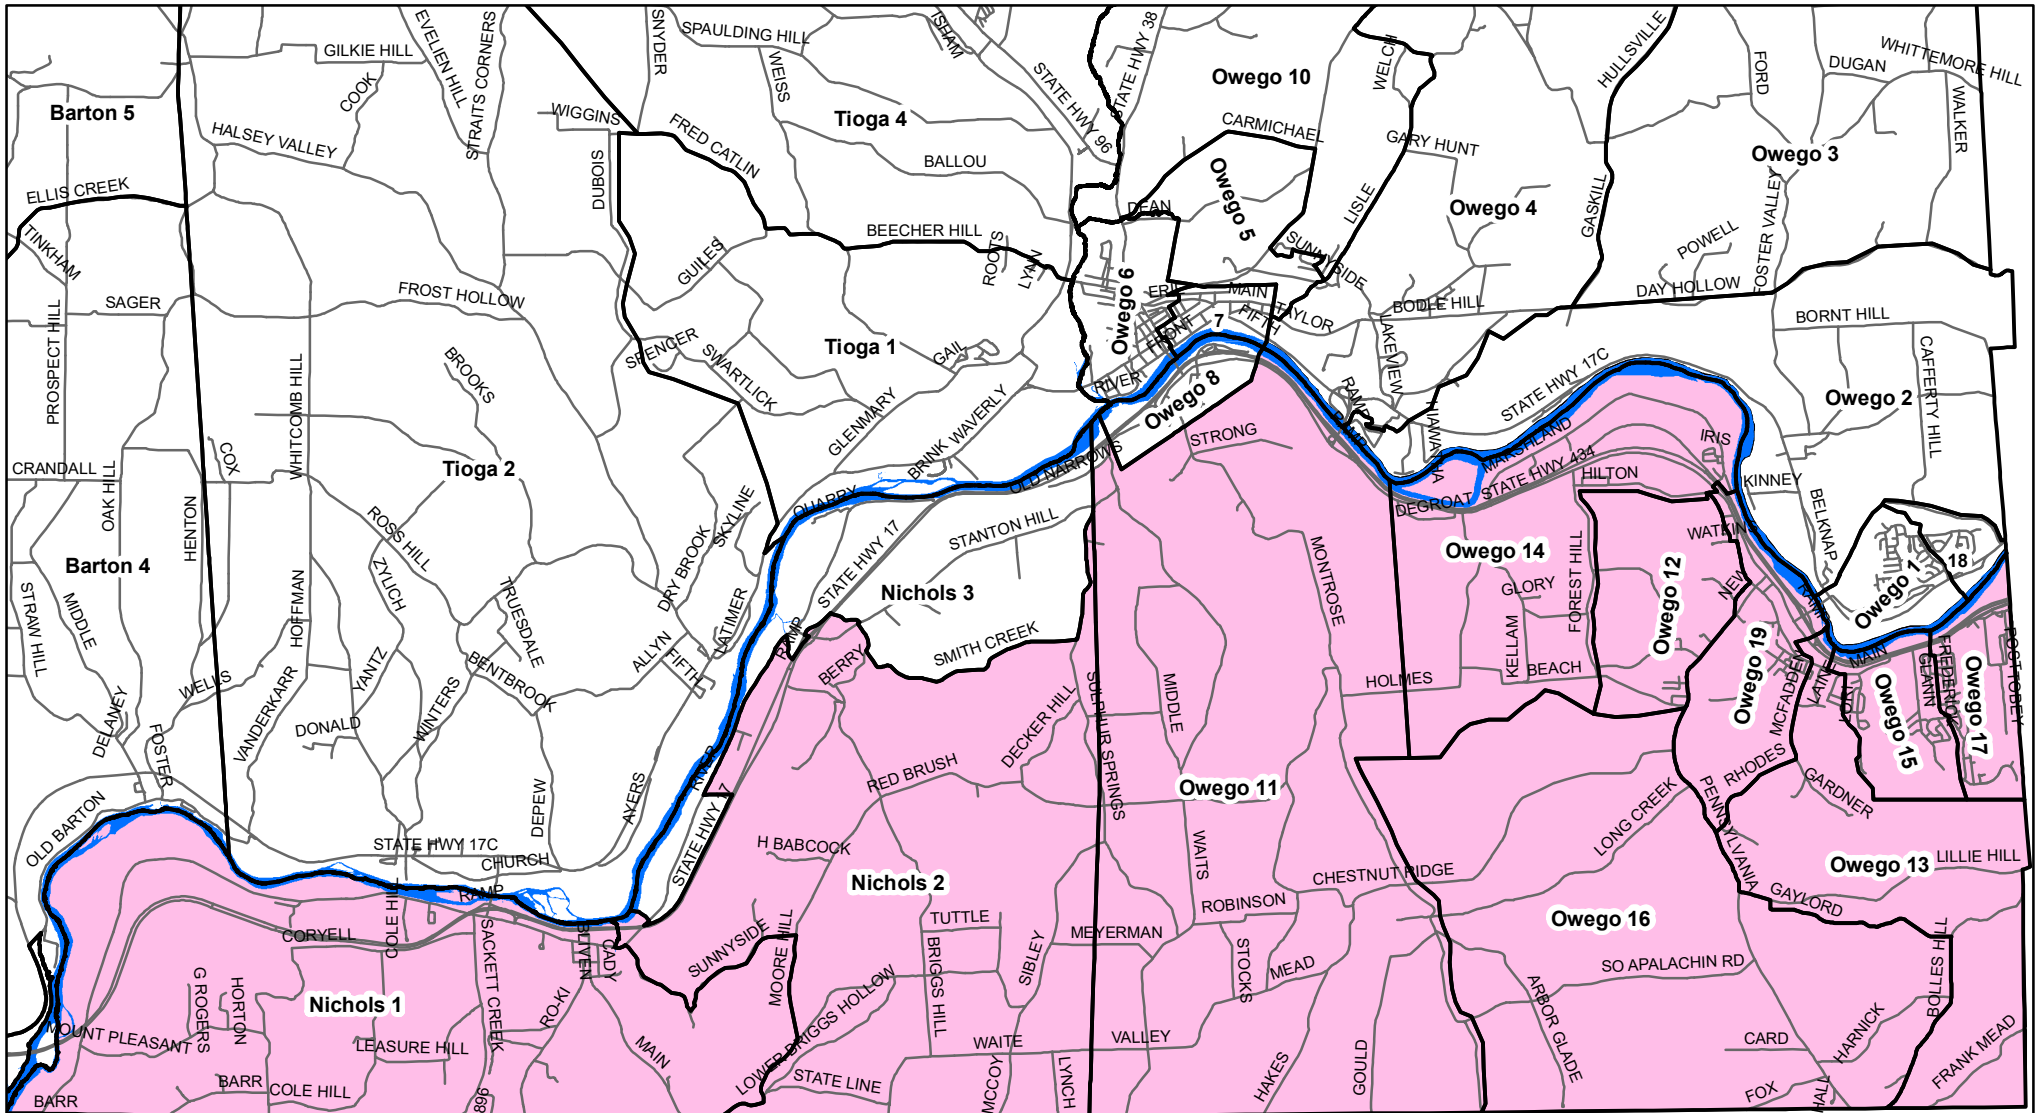

Tioga County Election Districts

22nd Congressional District

Tioga County Board of Elections
 Bernadette Toombs & James Wahls
 1062 State Route 38, Owego, New York 13827
 Ph: (607) 687-8261

Map Publication Date:
 March 2019

- Election Districts
- Roads
- Susquehanna River

Tioga County makes no representations or warranties as to the accuracy or reliability of any information, resources or data provided, produced, compiled or otherwise utilized by any person, corporation or entity for any purpose whatsoever. The user or any third party may not rely upon the accuracy or reliability of such information, resources or data. Any user or third party assumes all risks and liability in the utilization of any information, resources or data.